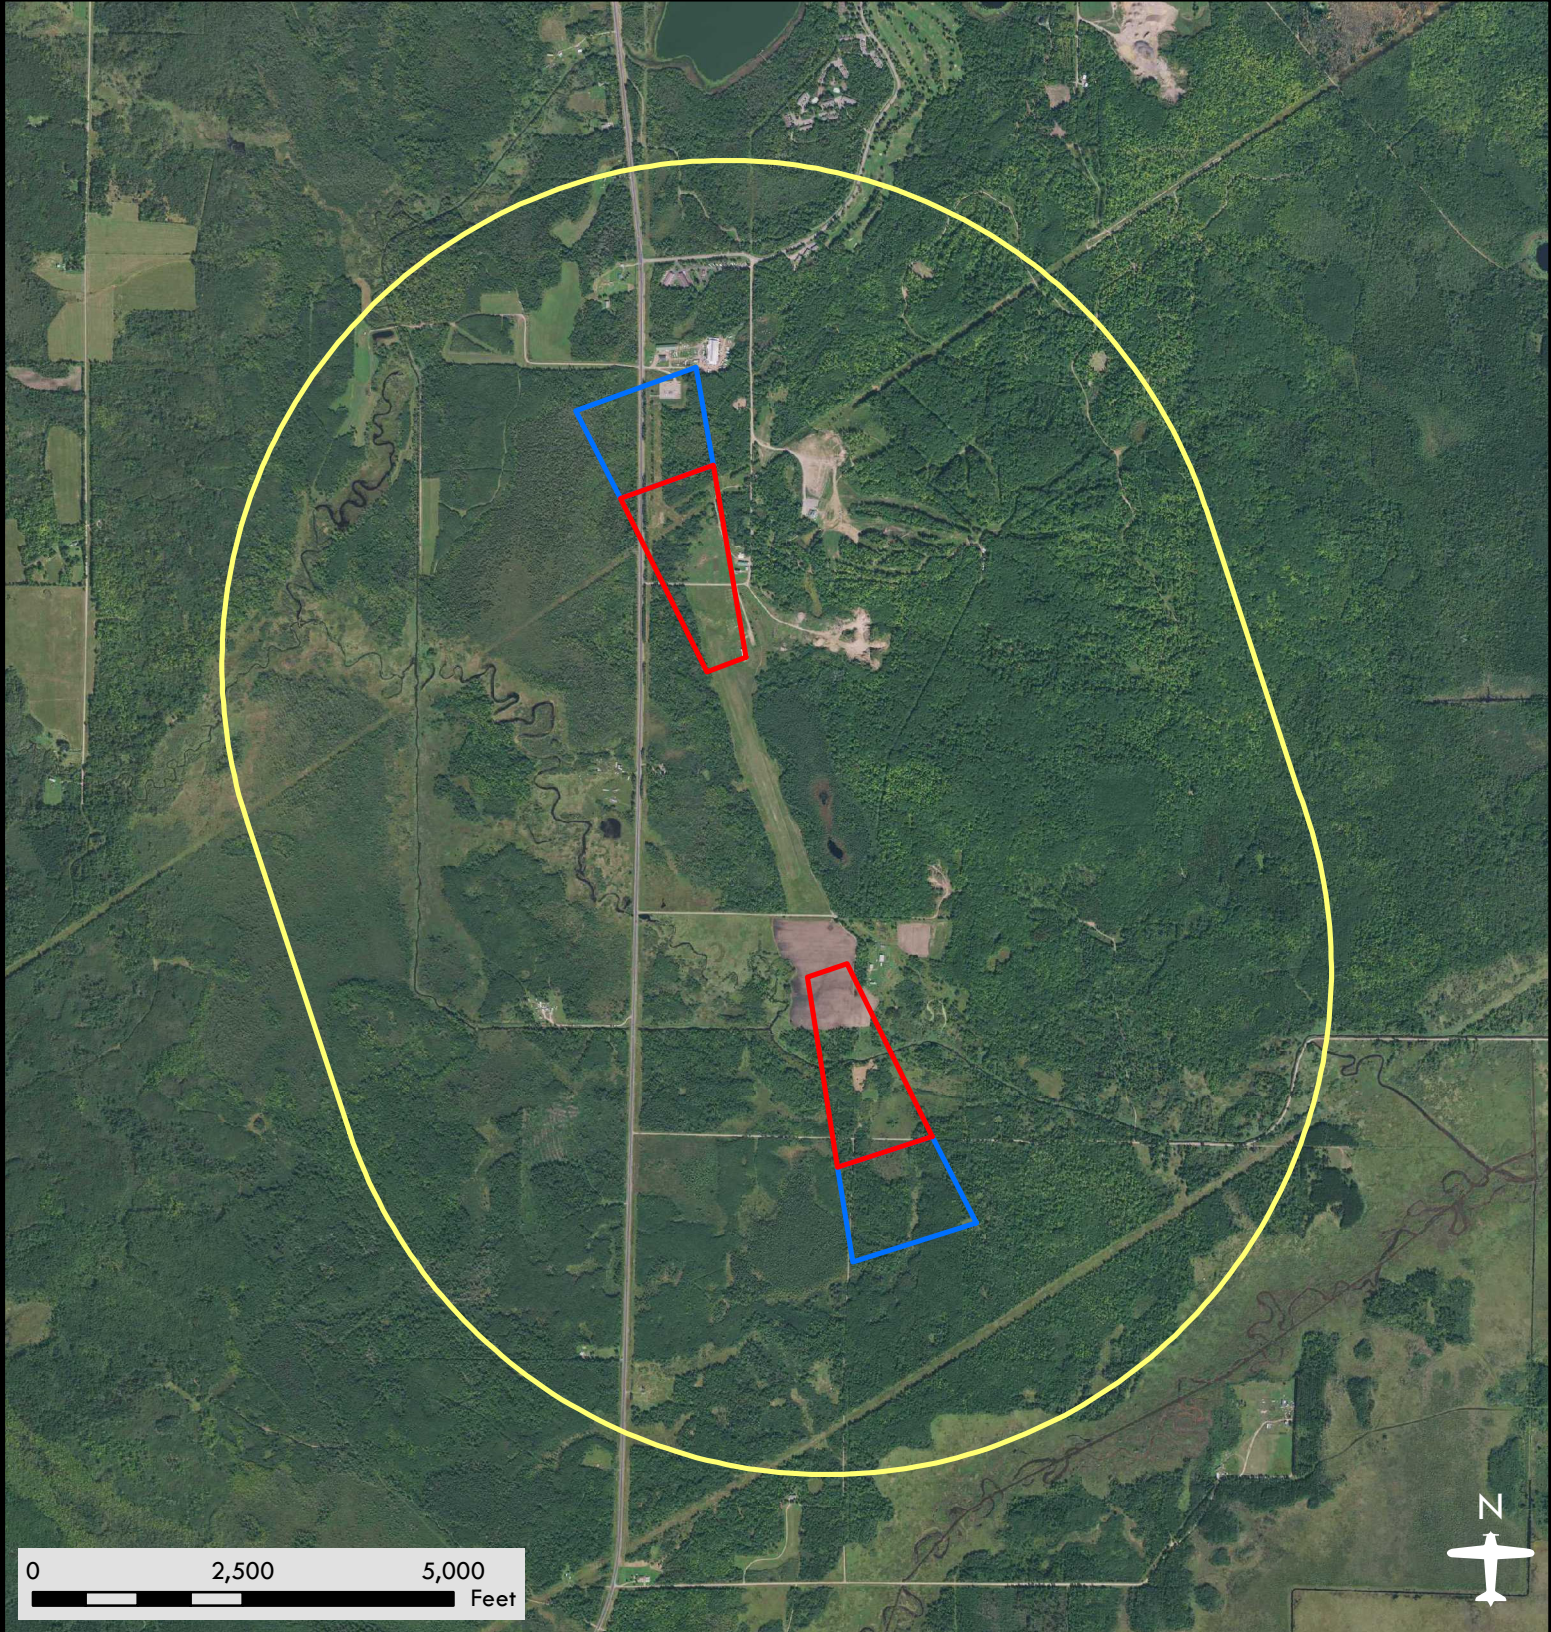

# Hill City-Quadna Mountain Airport

Airport Safety Zones

Date: 08/08/2018

## Legend

-  Zone A
-  Zone B
-  Zone C

**DISCLAIMER:** This is not an official zoning map. To view the official map and ordinance for this airport, please visit the Airport Zoning Information Warehouse at <https://www.dot.state.mn.us/aero/planning/zoning-warehouse.html>. The State of Minnesota makes no representations or warranties expressed or implied, with respect to the reuse of the data provided herewith regardless of its format or the means of its transmission. There is no guarantee or representation to the user as to the accuracy, currency, suitability, or reliability of this data for any purpose. The user accepts the data "as is." The State of Minnesota assumes no responsibility for loss or damage incurred as a result of any user's reliance on this data. All maps and other material provided herein are protected by copyright. Permission is granted to copy and use the materials herein.